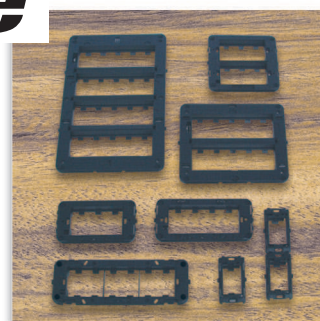

SIPOREKS BLOK (GASBETON)
AERATED CONCRETE WALLS

DRVO-PROFIL
WOOD-RAILS