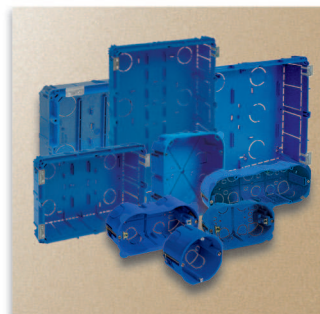

# AVE za 4 vrste zida

*Ave for 4 kinds of walls*

**New 2007**

TRADICIONALNI ZID (CRVENA OPEKA)  
TRADITIONAL WALLS (RED BRICKS)

ŠUPALJ ZID  
HOLLOW WALLS

SIPOREKS BLOK (GASBETON)  
AERATED CONCRETE WALLS

DRVO-PROFIL  
WOOD-RAILS