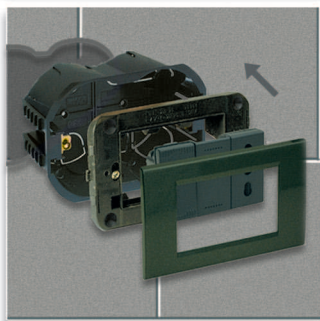

SIPOREKS BLOK (GASBETON)
AERATED CONCRETE WALLS