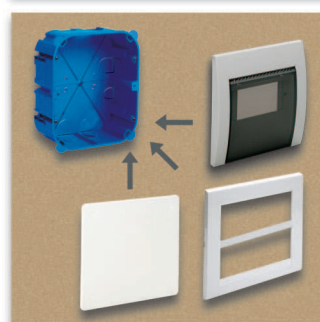

# AVE za 4 vrste zida

*Ave for 4 kinds of walls*

**New 2007**

TRADICIONALNI ZID (CRVENA OPEKA)  
TRADITIONAL WALLS (RED BRICKS)

ŠUPALJ ZID  
HOLLOW WALLS

SIPOREKS BLOK (GASBETON)  
AERATED CONCRETE WALLS

DRVO-PROFIL  
WOOD-RAILS