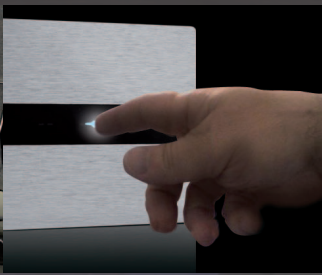

ALLUMIA®
AVE TOUCH

patentirano patented

INSTALACIJA U RAVNI SA ZIDOM WALL-LINED INSTALLATION

Posebno patentirana ugradna kutija omogućava savršenu instalaciju u ravni sa zidom (patent Ave br. 209).

A special patented flush mounted box allows a perfect wall-lined installation (Ave patent n° 209)

ALLUMIA DODIRNITE EMOCIJU.

TOUCH AN EMOTION.

Vođeni nežnim LED svetlom, vaši prsti lagano dodiruju površinu Allumia, svetlo se uključuje, magično, laganim dodirnom. Uključite vaša čula sa AVE-om, stigla je uzbudljiva tehnologija. Upotreba anodiziranog i brušenog aluminijuma zajedno sa "Ave touch" komandama na dodir i jedinstvenim dizajnom, daje život novim predmetima (Ave patent br. 227, br. 211 i br. 208).

Driven by the soft LED light, your fingers gently touch Allumia surface, the lights turn on, magic, under your soft touch. Light up your senses with AVE, the emotional technology has come. The use of anodised and brushed Aluminium together with "Ave Touch" technology give life to new objects, with unique design (Ave patent n° 227, n° 211 and n° 208).

ZVONO BELL

Zvono serije Ave Touch obeležava ulazak u ekskluzivan prostor i pre nego što u njega stupite.

Ave Touch bell marks the entry in an exclusive environment even before going in.