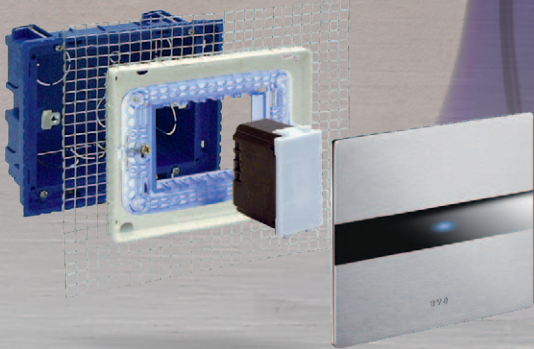

NUOVE SERIE CIVILI SYSTEM
NEW WIRING ACCESSORIES SERIES

A hand is shown from the bottom, with the index finger pointing upwards. The tip of the finger is positioned directly in front of the word 'ALLUMDA', which is rendered in a blue, pixelated, digital font. The background behind the hand is a dark horizontal band containing the word 'ALLUMDA' in the same pixelated font. The rest of the background is a light grey gradient.

ALLUMDA

IZDANJE 2012

ALLUMIA®
AVE TOUCH

patentirano patented

INSTALACIJA U RAVNI SA ZIDOM WALL-LINED INSTALLATION

Posebno patentirana ugradna kutija omogućava savršenu instalaciju u ravni sa zidom (patent Ave br. 209).