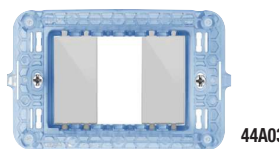

da completare con copriforo 442TC13A
to be used with 442TC13A blank insert